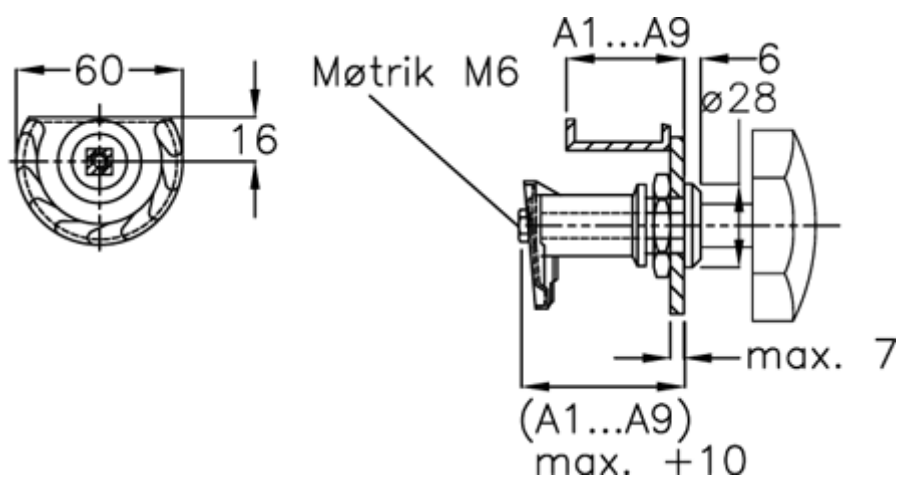

Data Sheet

Article number: 20918049

Description: E+G Door lock
GN 119-SG-A9

Measures

Door + frame thickness = 57-65

Measure type = A9